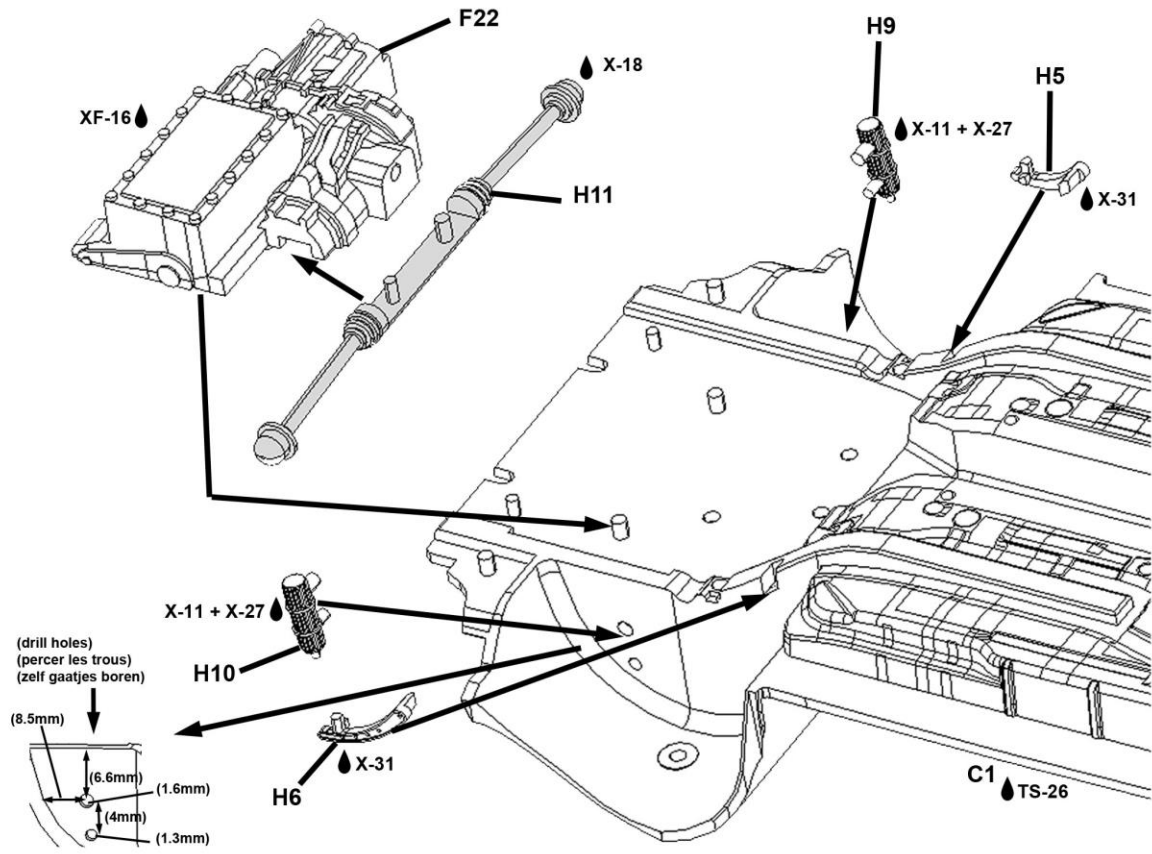

**BEL-005**

**1/24**

**Caution**

Not suitable for children under 3 years.

Contains small parts. A supervising adult should read the instructions if a child assembles the model.

Assembling this kit need tools. Extra care should be taken to avoid injury.

( H33; H34; H35; H36; H37 )

H33 = SPARE WHEEL

TS-38

(decal 62) (Latvala #7; Ogier #8; Mikkelsen #9)

PE-part

PE-part

- \* Drill holes for antennas
- \* Boor gaatjes voor antennes
- \* Perser trous pour antennes